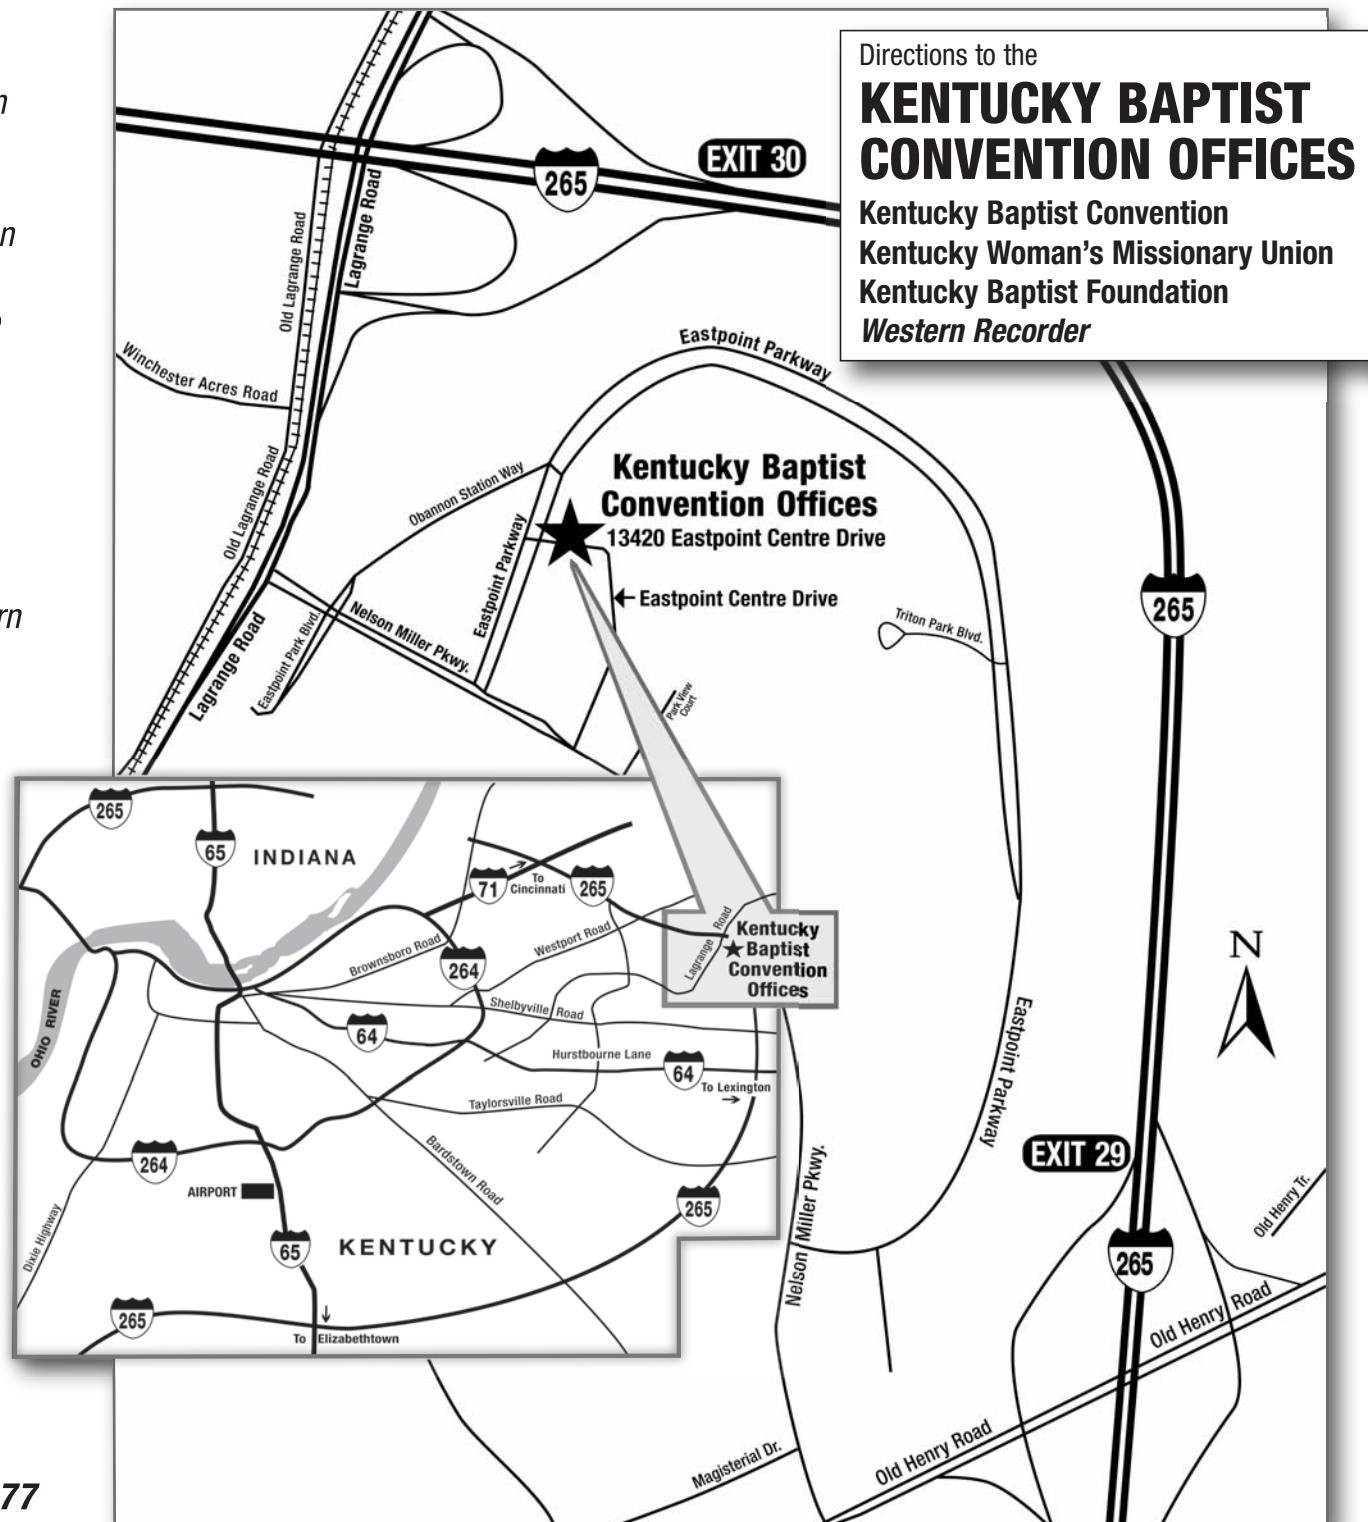

**13420 Eastpoint Centre Drive
Louisville, KY 40223**

www.kybaptist.org

502.245.4101 or 800.266.6477